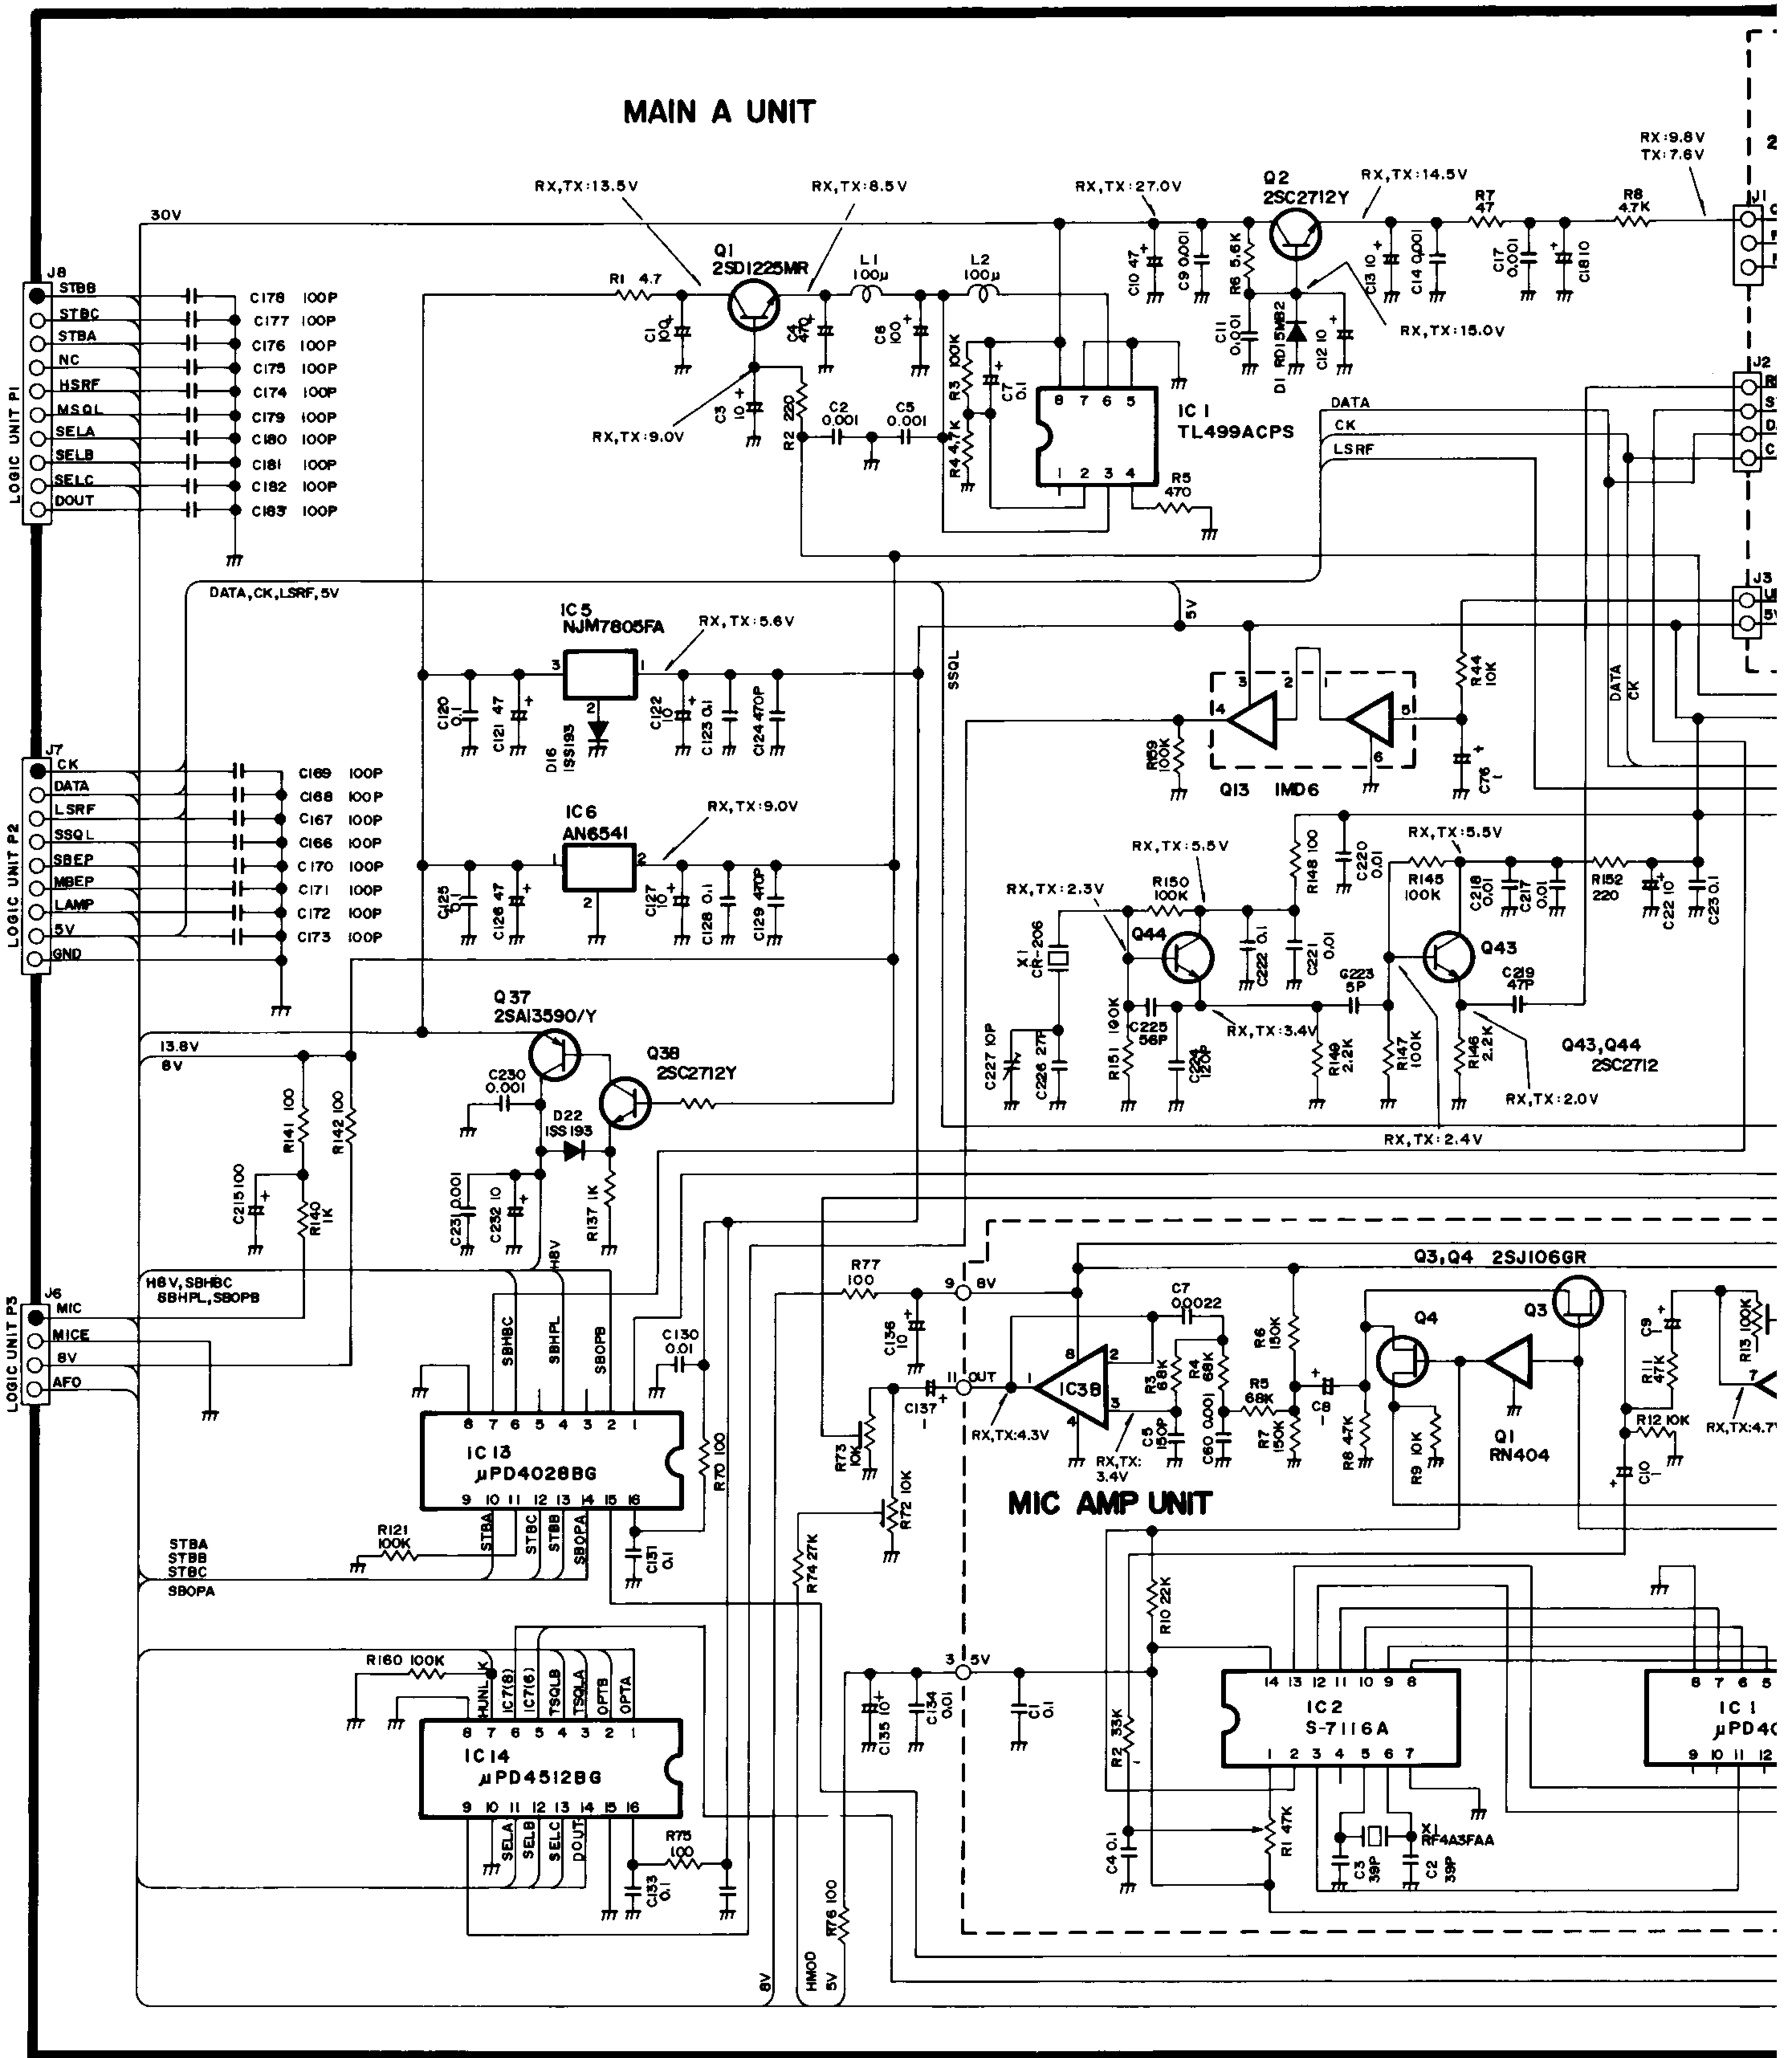

Scanned by IW1AXR

Downloaded by
Amateur Radio Directory

UNIT

DS1 - DS4 HRS-7219A-Y2 30

DS5 F-9489

Scanned by IW1AXR
 Downloaded by
 Amateur Radio Directory

HMOD

VR MAIN
VR SUB