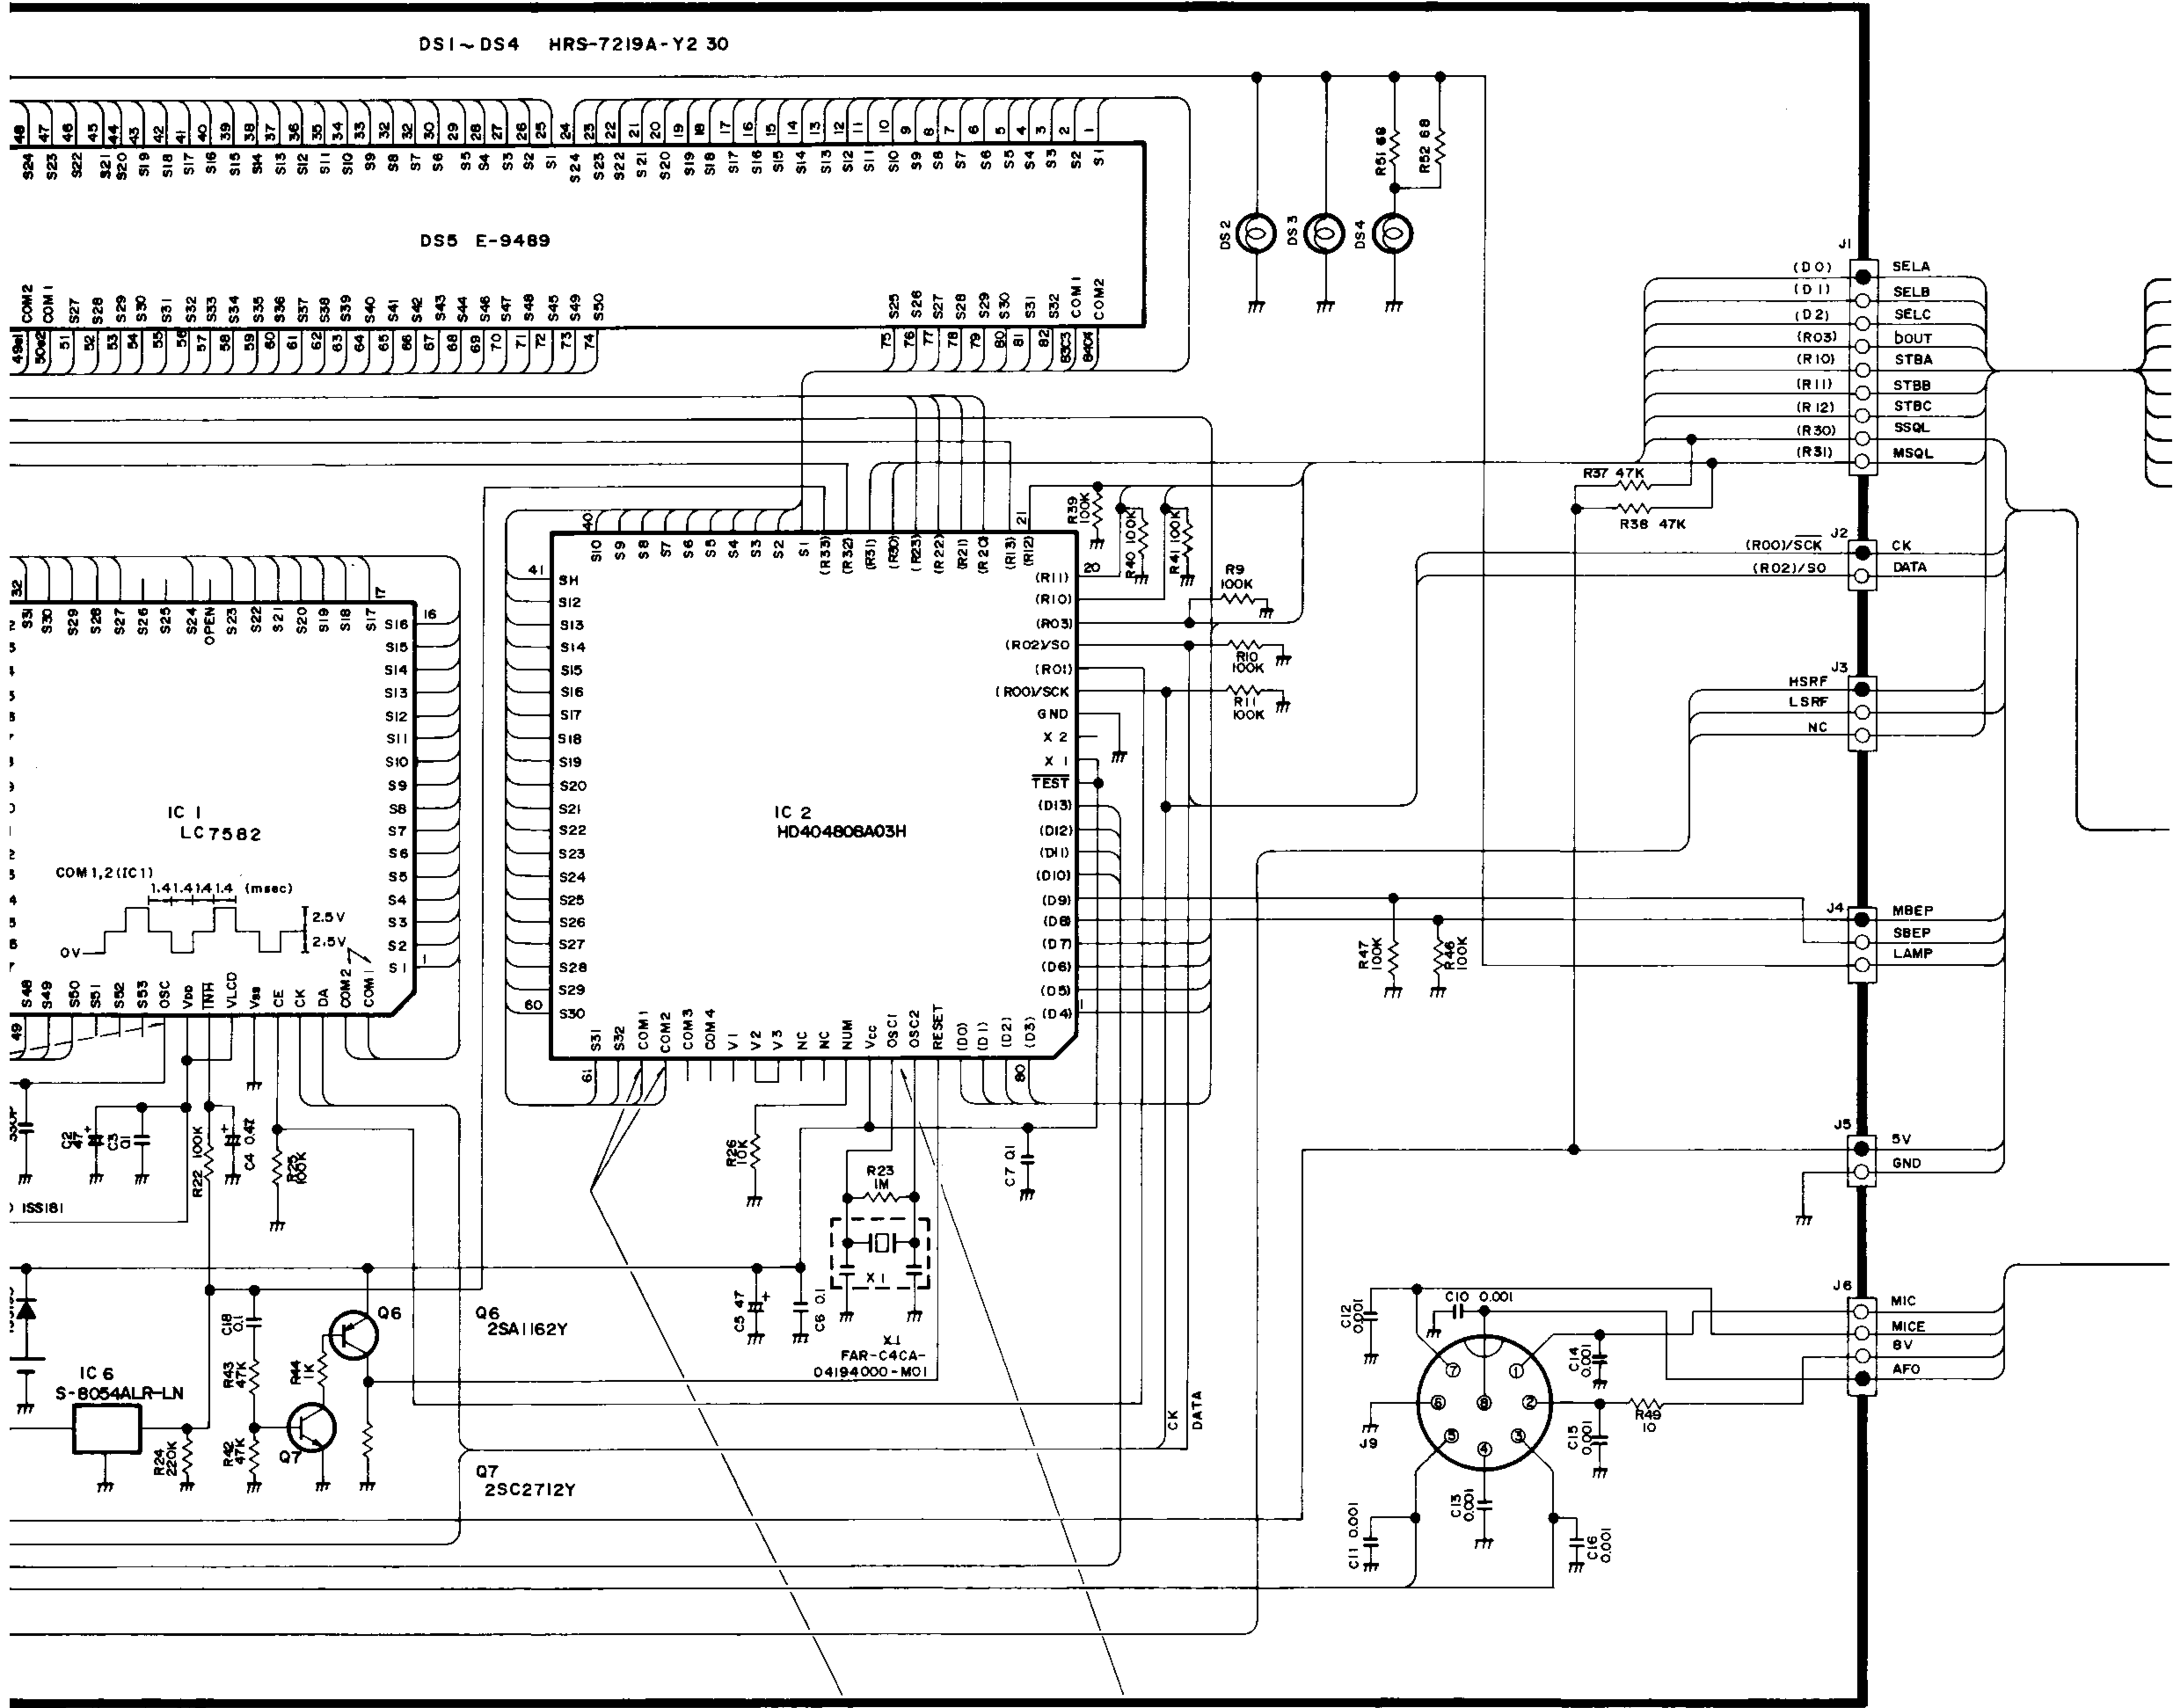

Scanned by IW1AXR

Downloaded by
Amateur Radio Directory

UNIT

DS1 - DS4 HRS-7219A-Y2 30

DS5 F-9489

Scanned by IW1AXR
 Downloaded by
 Amateur Radio Directory

HMOD

VR MAIN
VR SUB