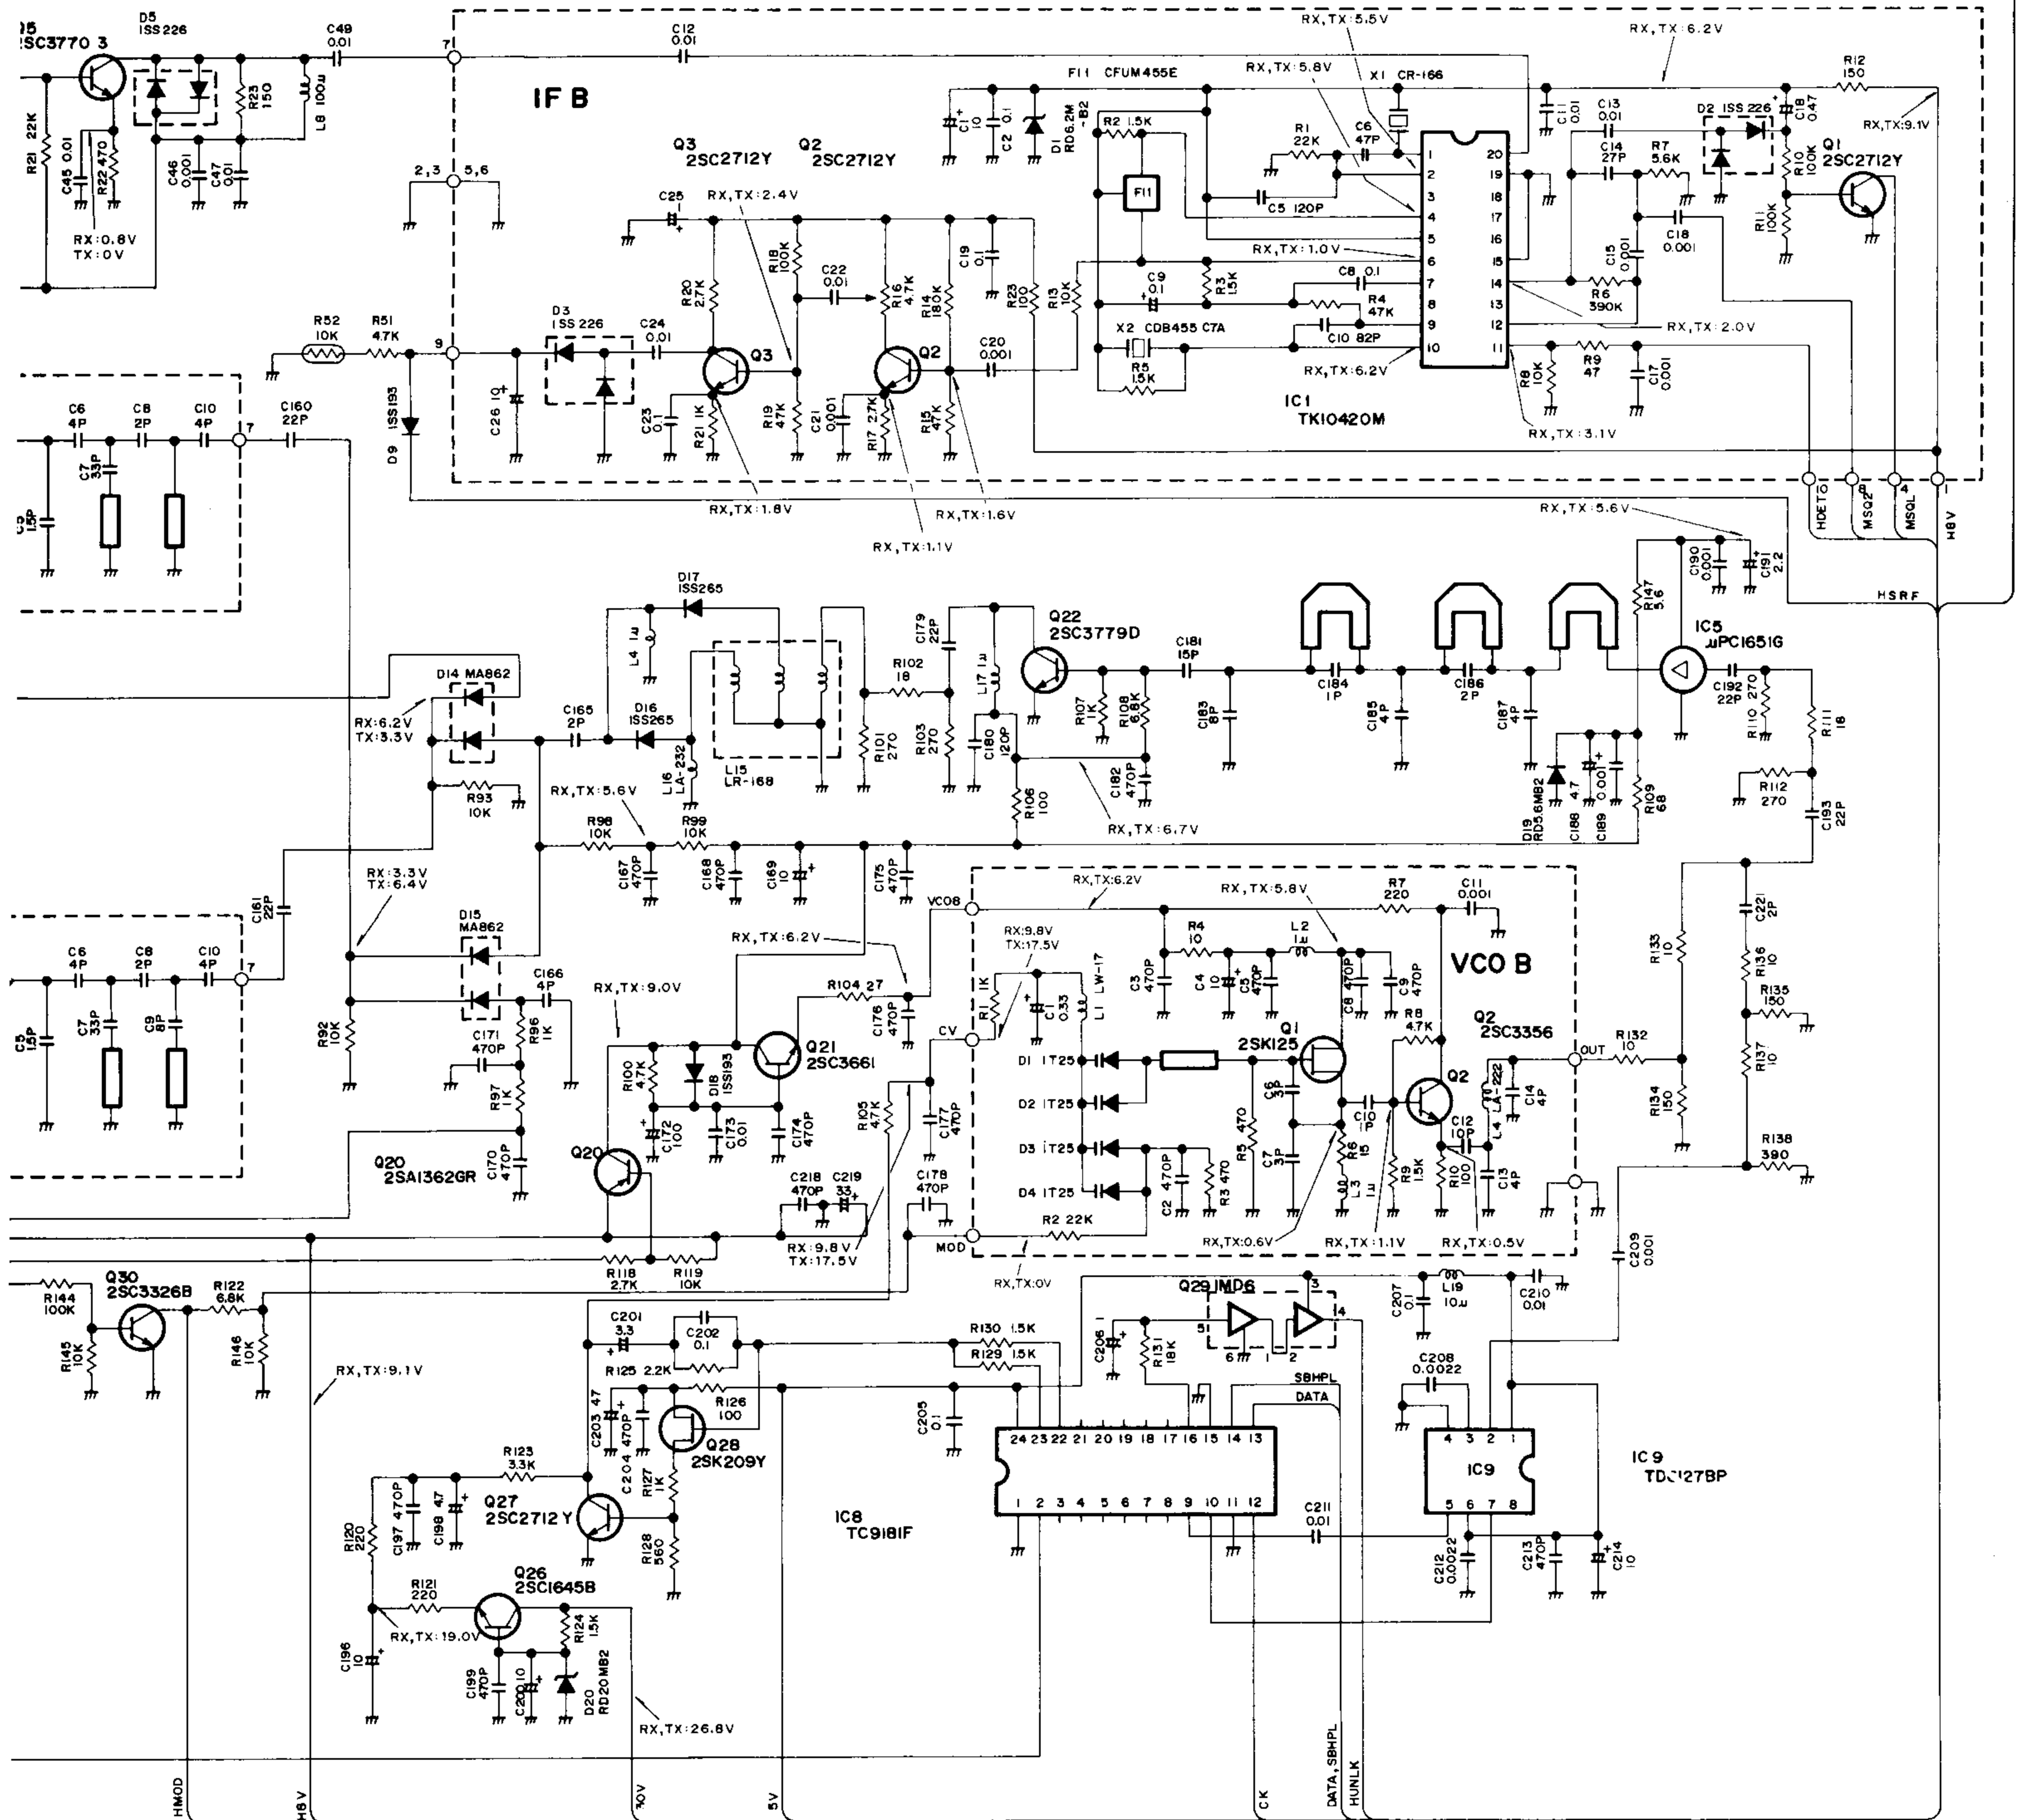

Scanned by IW1AXR

Downloaded by
Amateur Radio Directory

UNIT

DS1 - DS4 HRS-7219A-Y2 30

DS5 F-9489

Scanned by IW1AXR
 Downloaded by
 Amateur Radio Directory

HMOD

VR MAIN
VR SUB