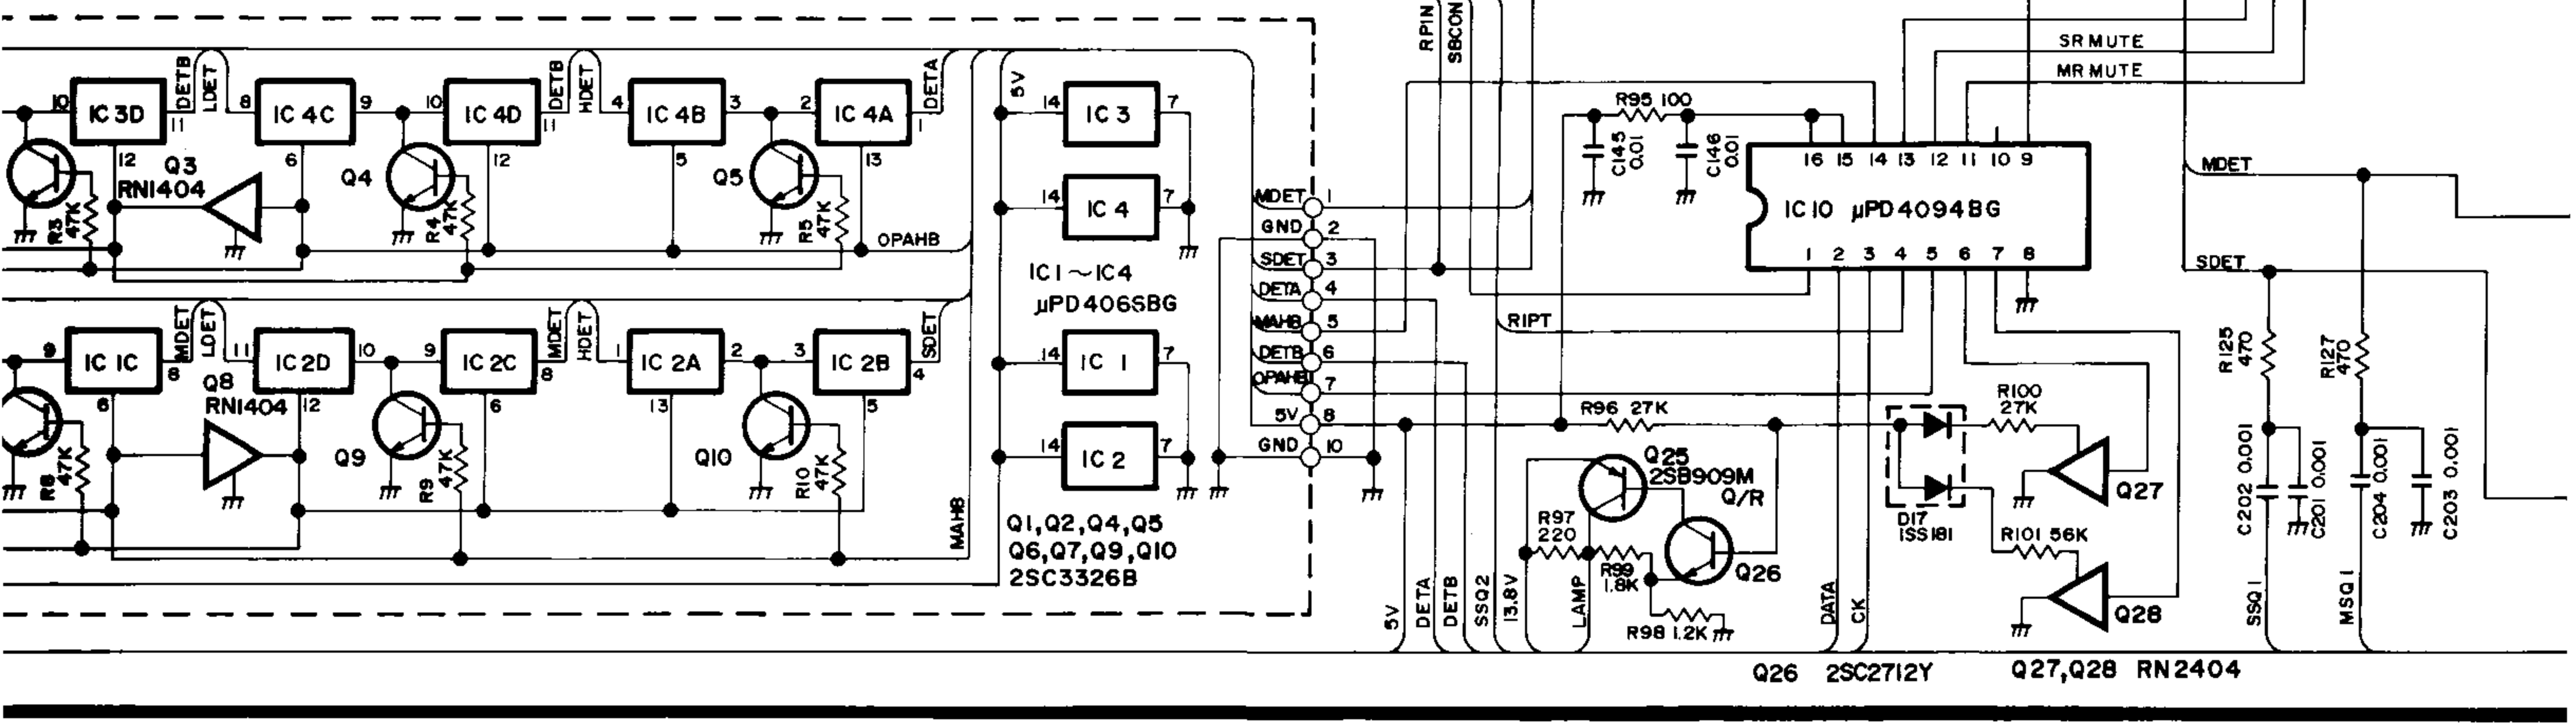

Q26 2SC2712Y Q27,Q28 RN2404