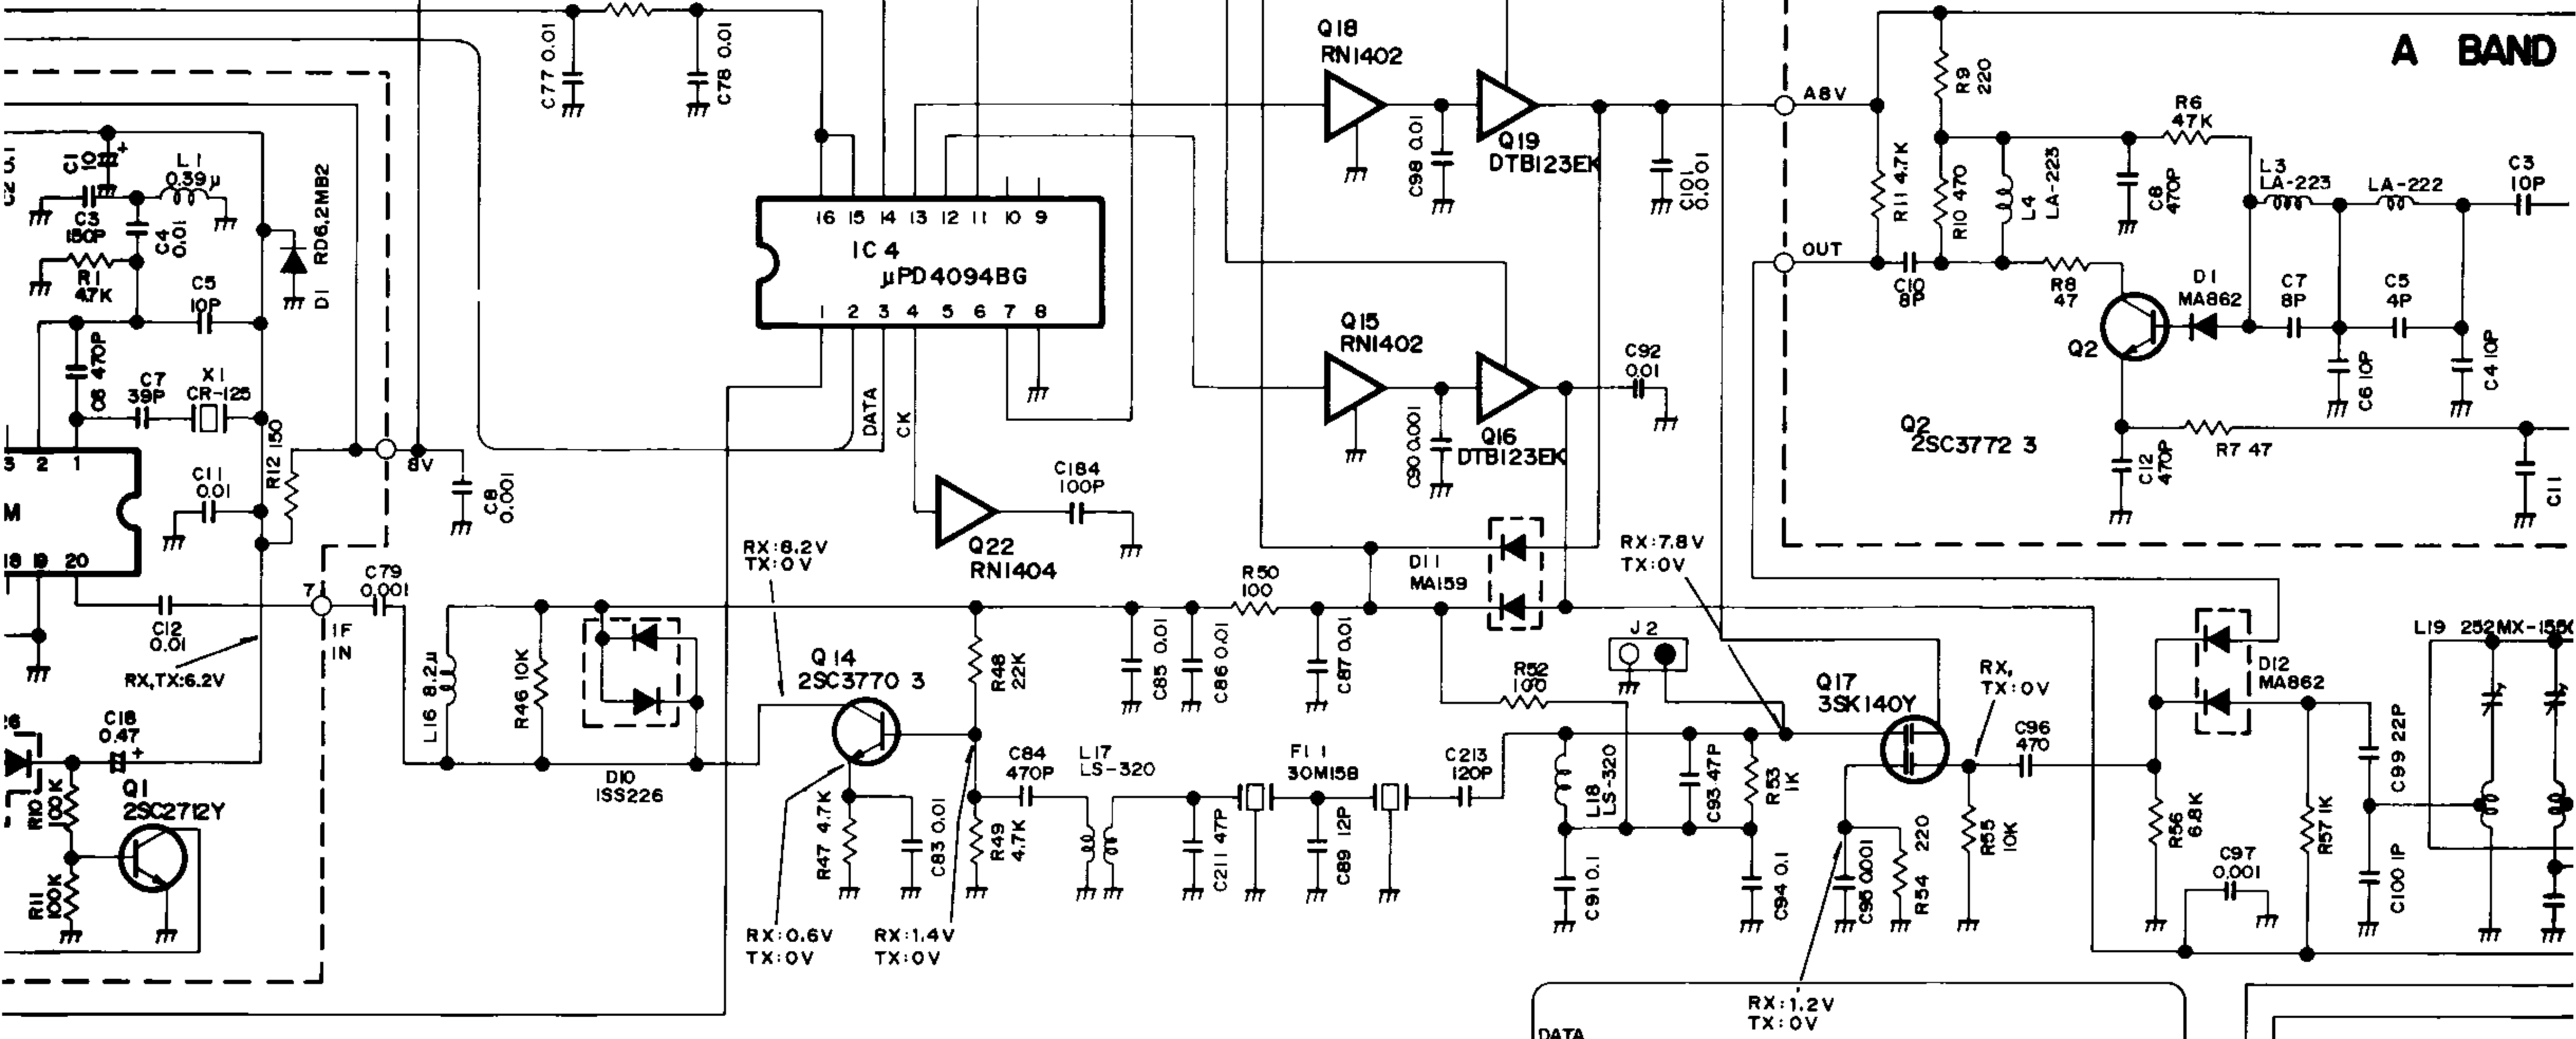

Scanned by IW1AXR
Downloaded by
Amateur Radio Directory

A BAND

Q26 2SC2712Y Q27,Q28 RN2404