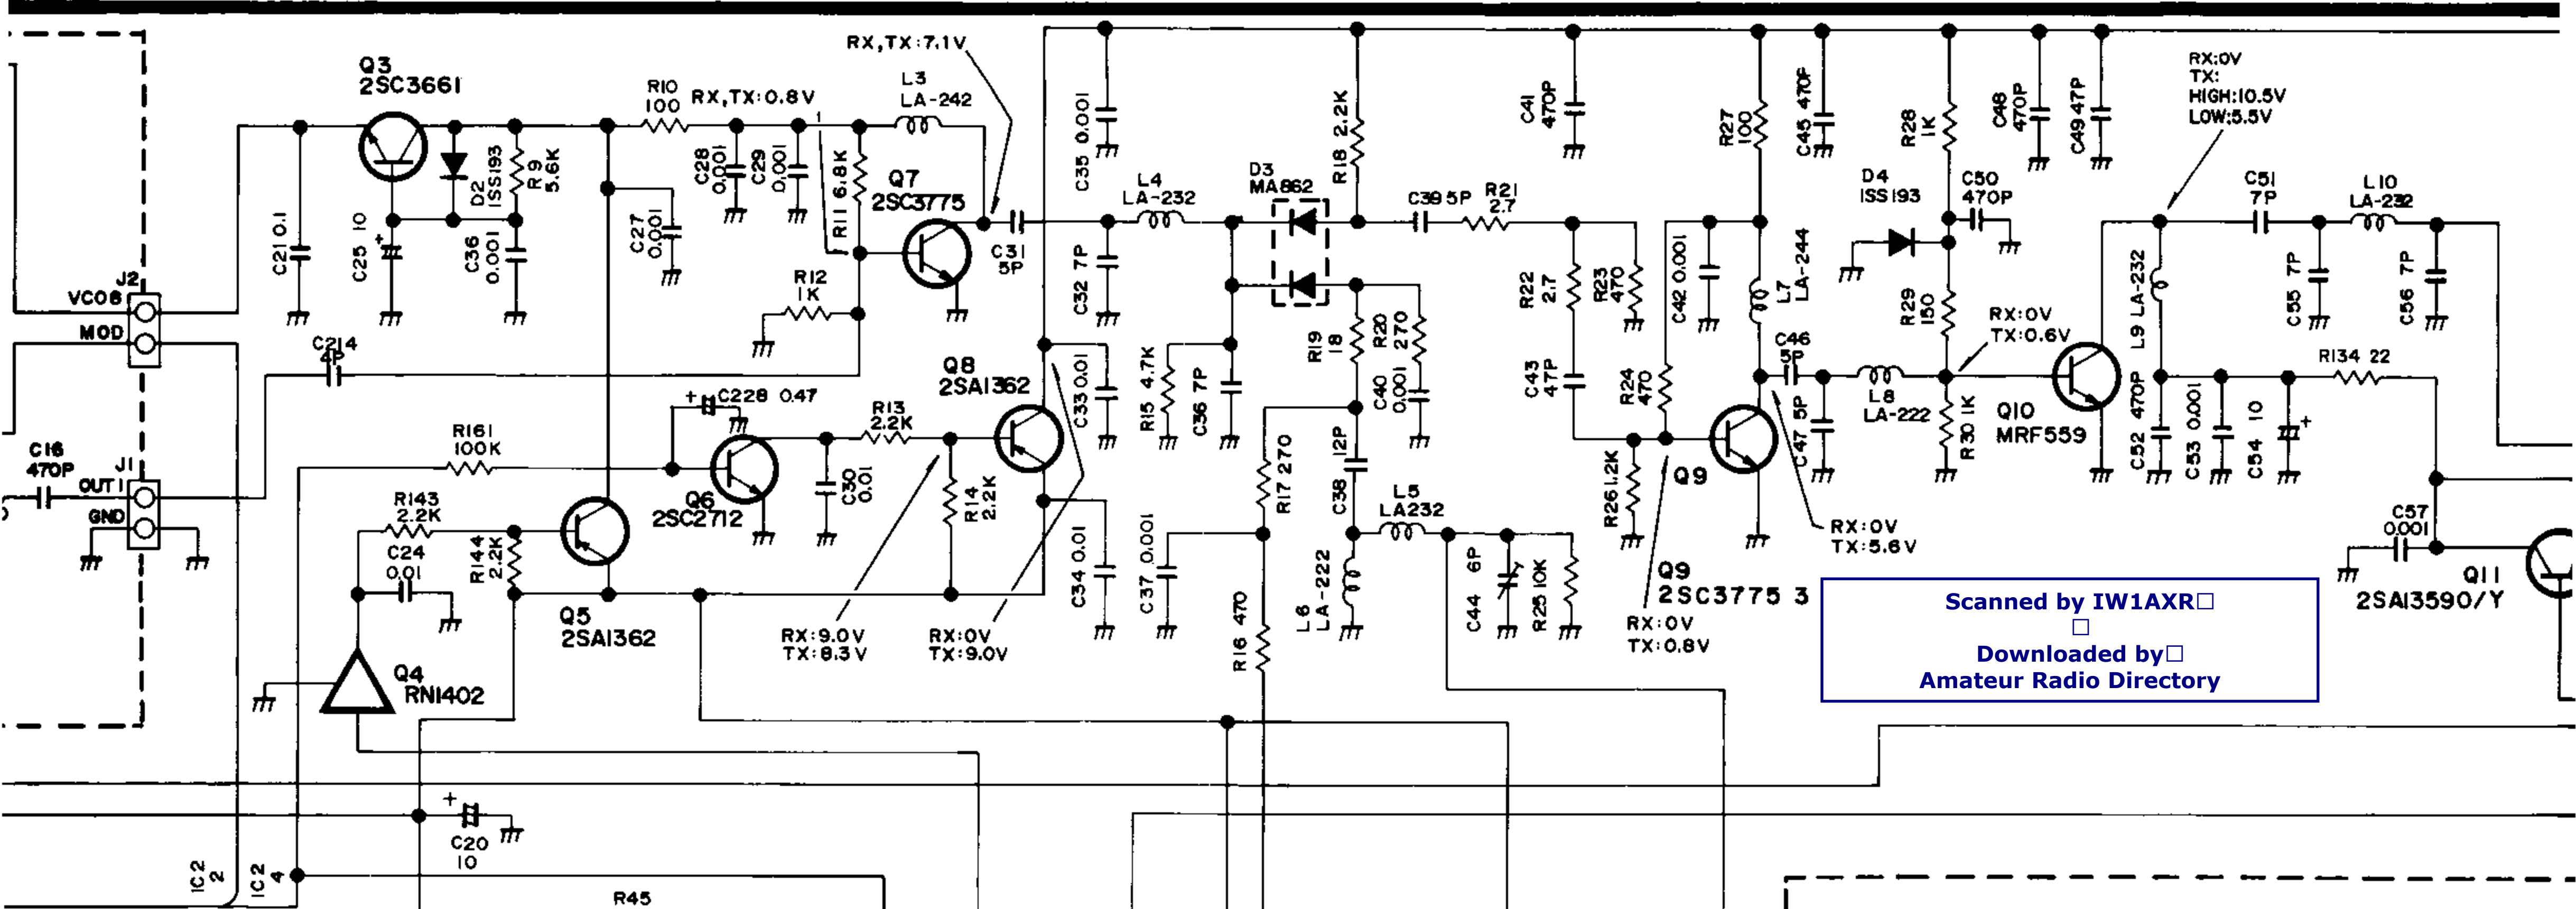

Scanned by IW1AXR

Downloaded by
Amateur Radio Directory

UNIT

DS1 - DS4 HRS-7219A-Y2 30

DS5 F-9489

Scanned by IW1AXR
 Downloaded by
 Amateur Radio Directory

HMOD

VR MAIN
VR SUB