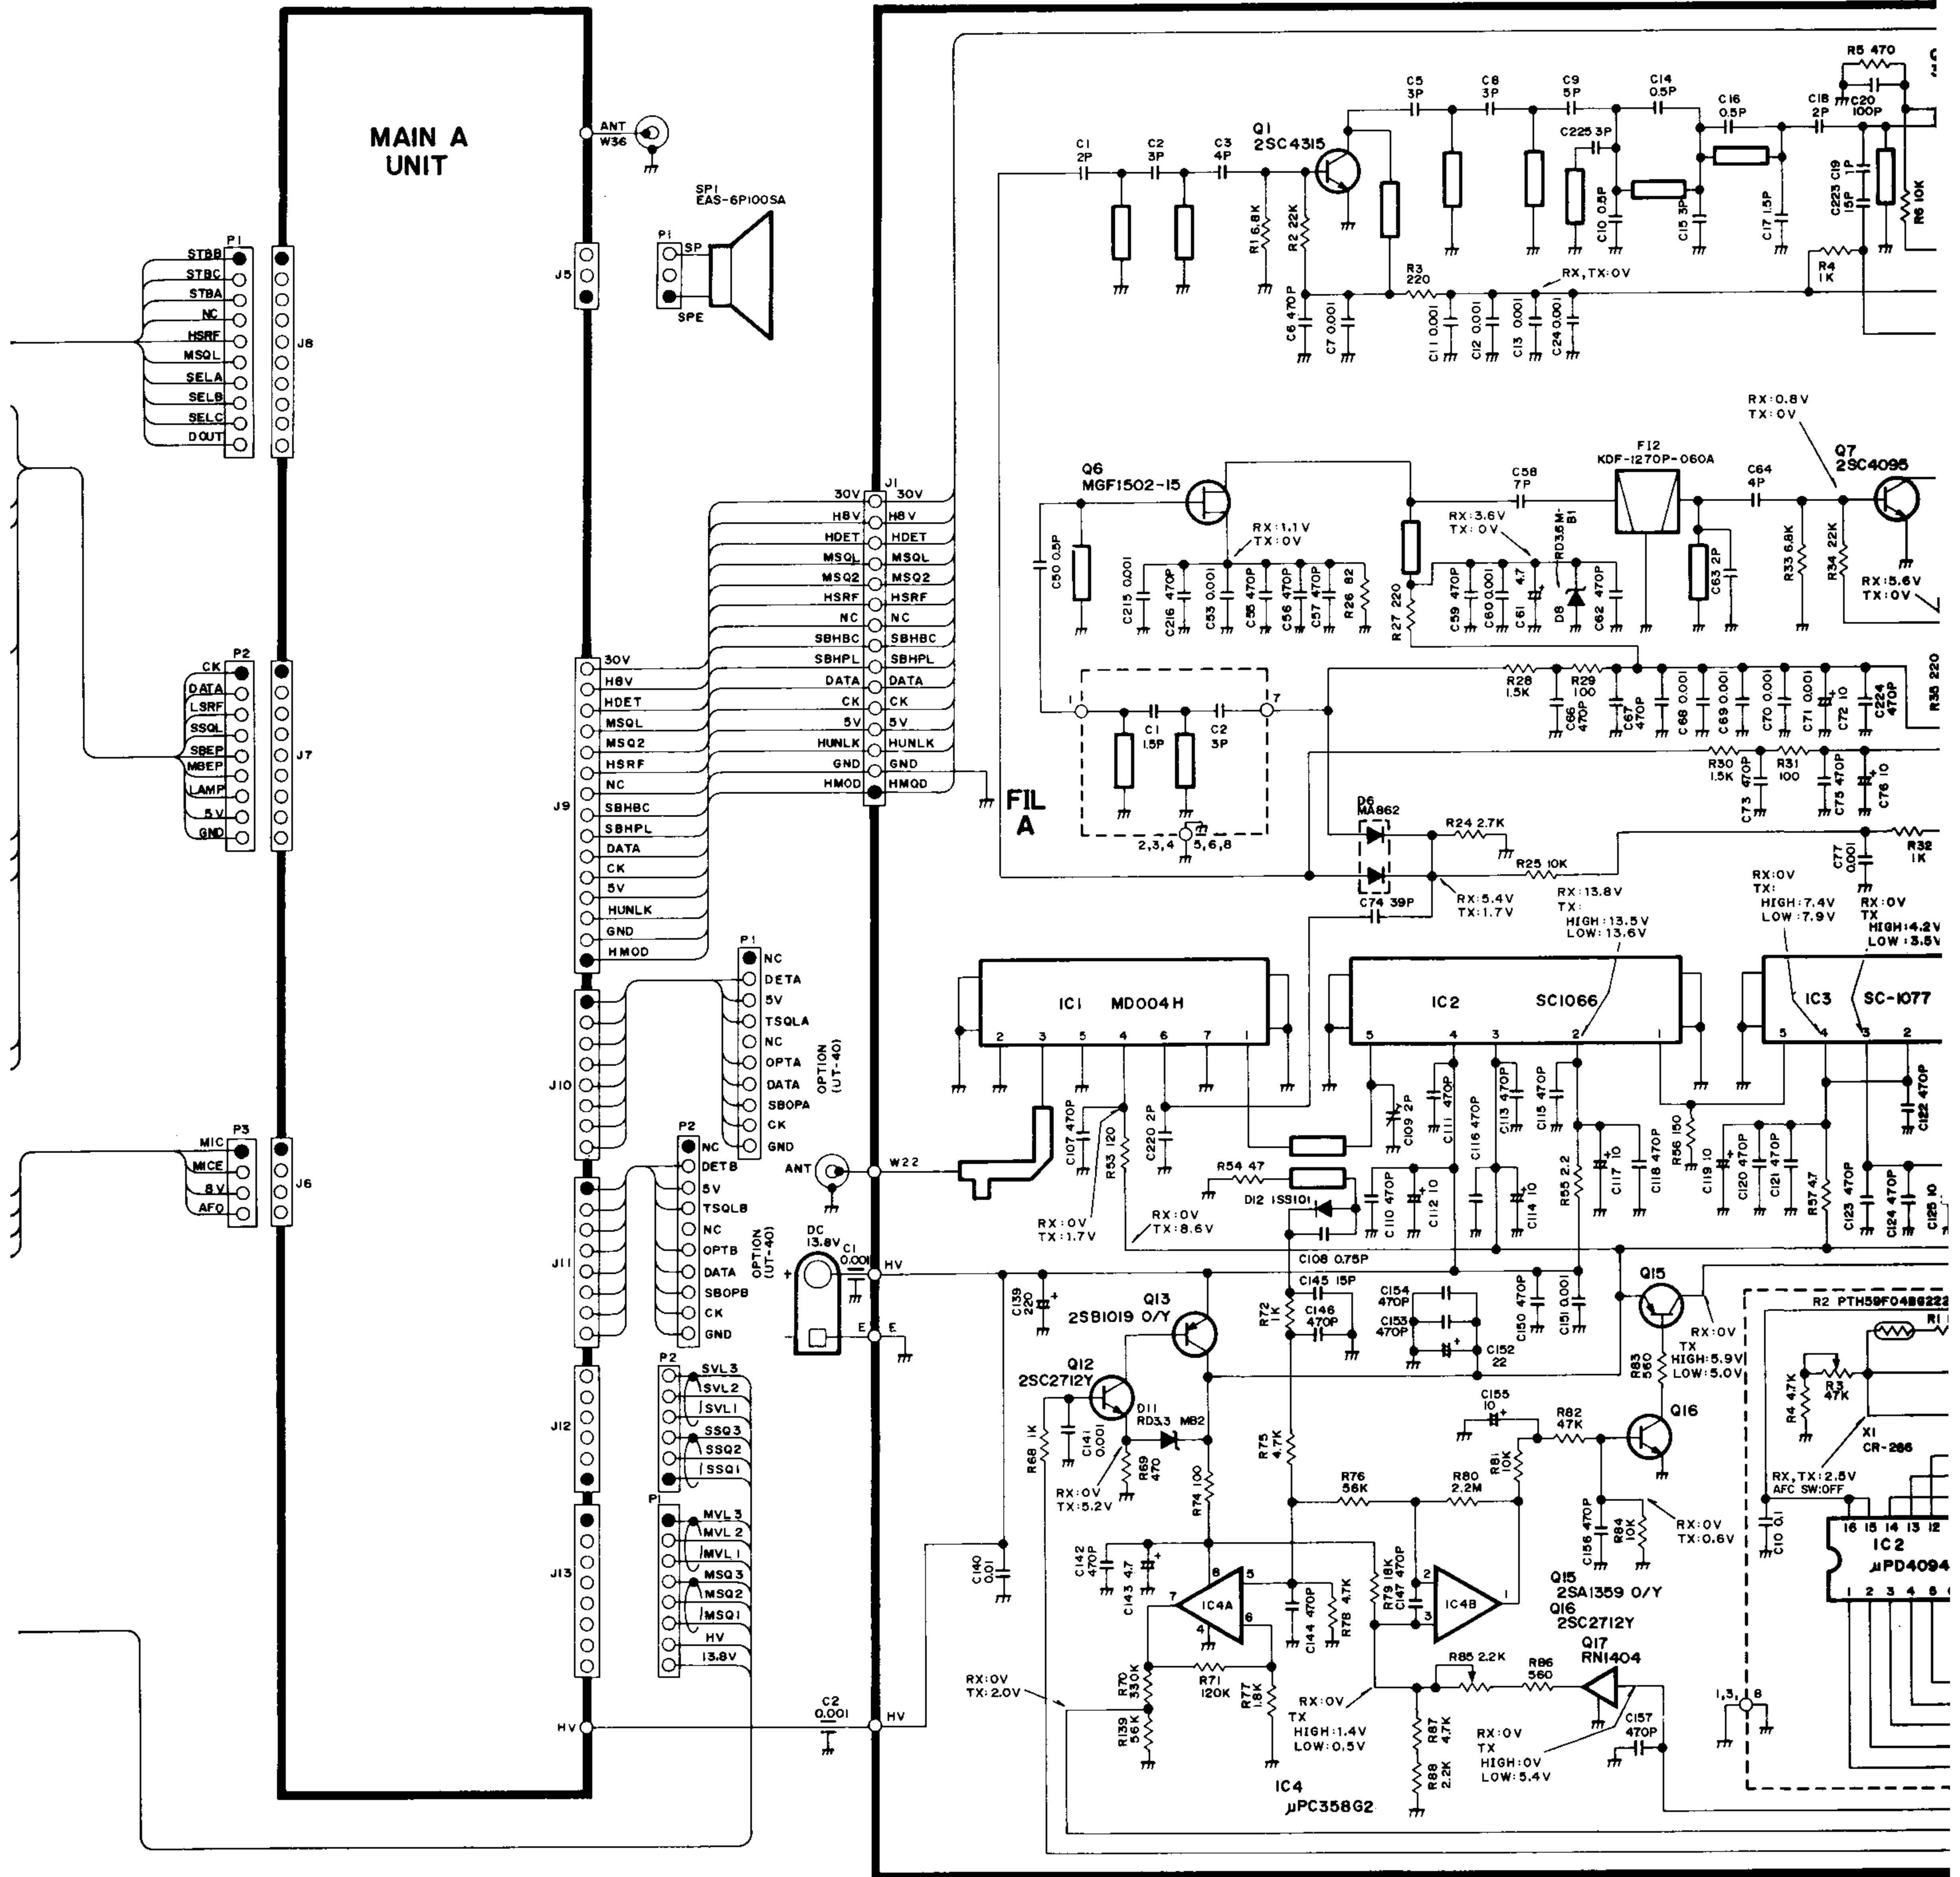

Scanned by IW1AXR

Downloaded by
Amateur Radio Directory

UNIT

DS1 - DS4 HRS-7219A-Y2 30

DS5 F-9489

Scanned by IW1AXR
 Downloaded by
 Amateur Radio Directory

HMOD

VR MAIN
VR SUB