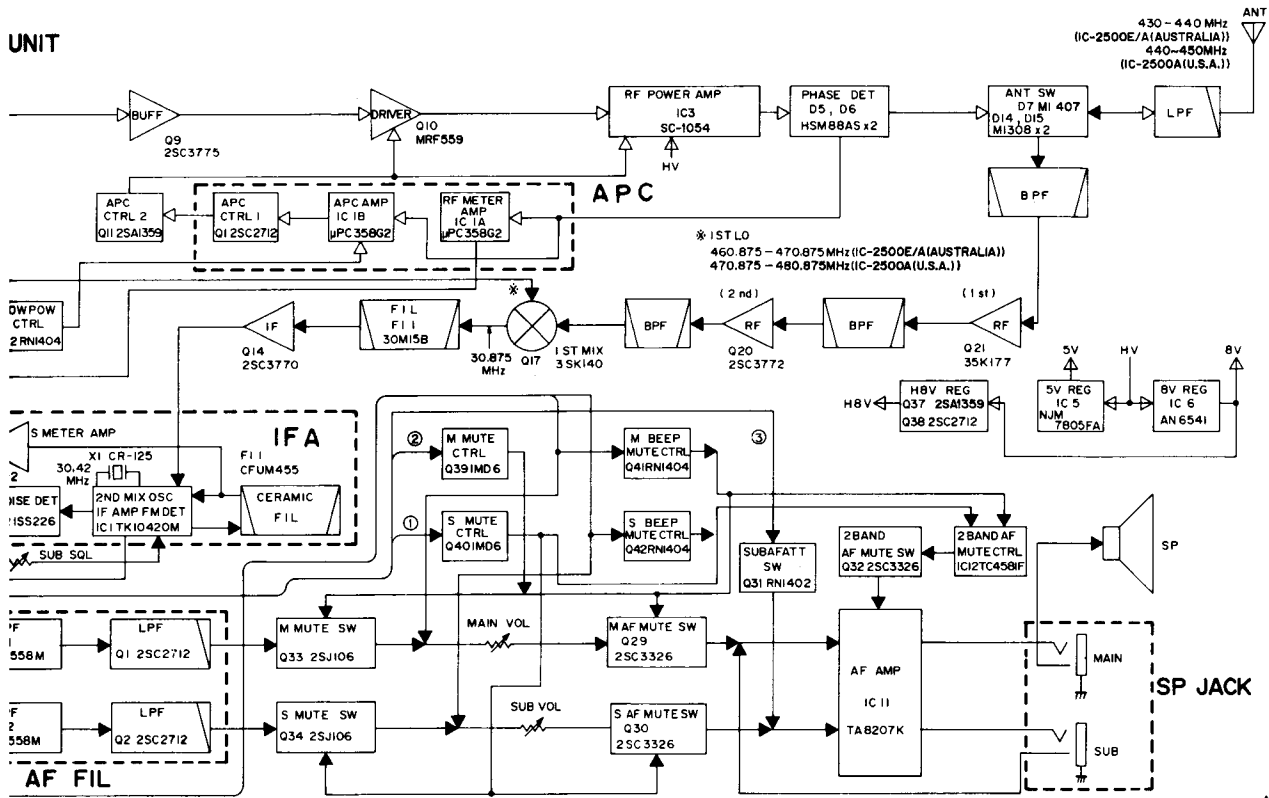

DN

MAIN DIAL

LCD

D/A

LOW S/R METER

HI S/R METER

LAMP

LOGIC UNIT

Scanned by IW1AXR

Downloaded by
Amateur Radio Directory

UNIT

DS1 - DS4 HRS-7219A-Y2 30

DS5 F-9489

Scanned by IW1AXR
 Downloaded by
 Amateur Radio Directory

HMOD

VR MAIN
VR SUB