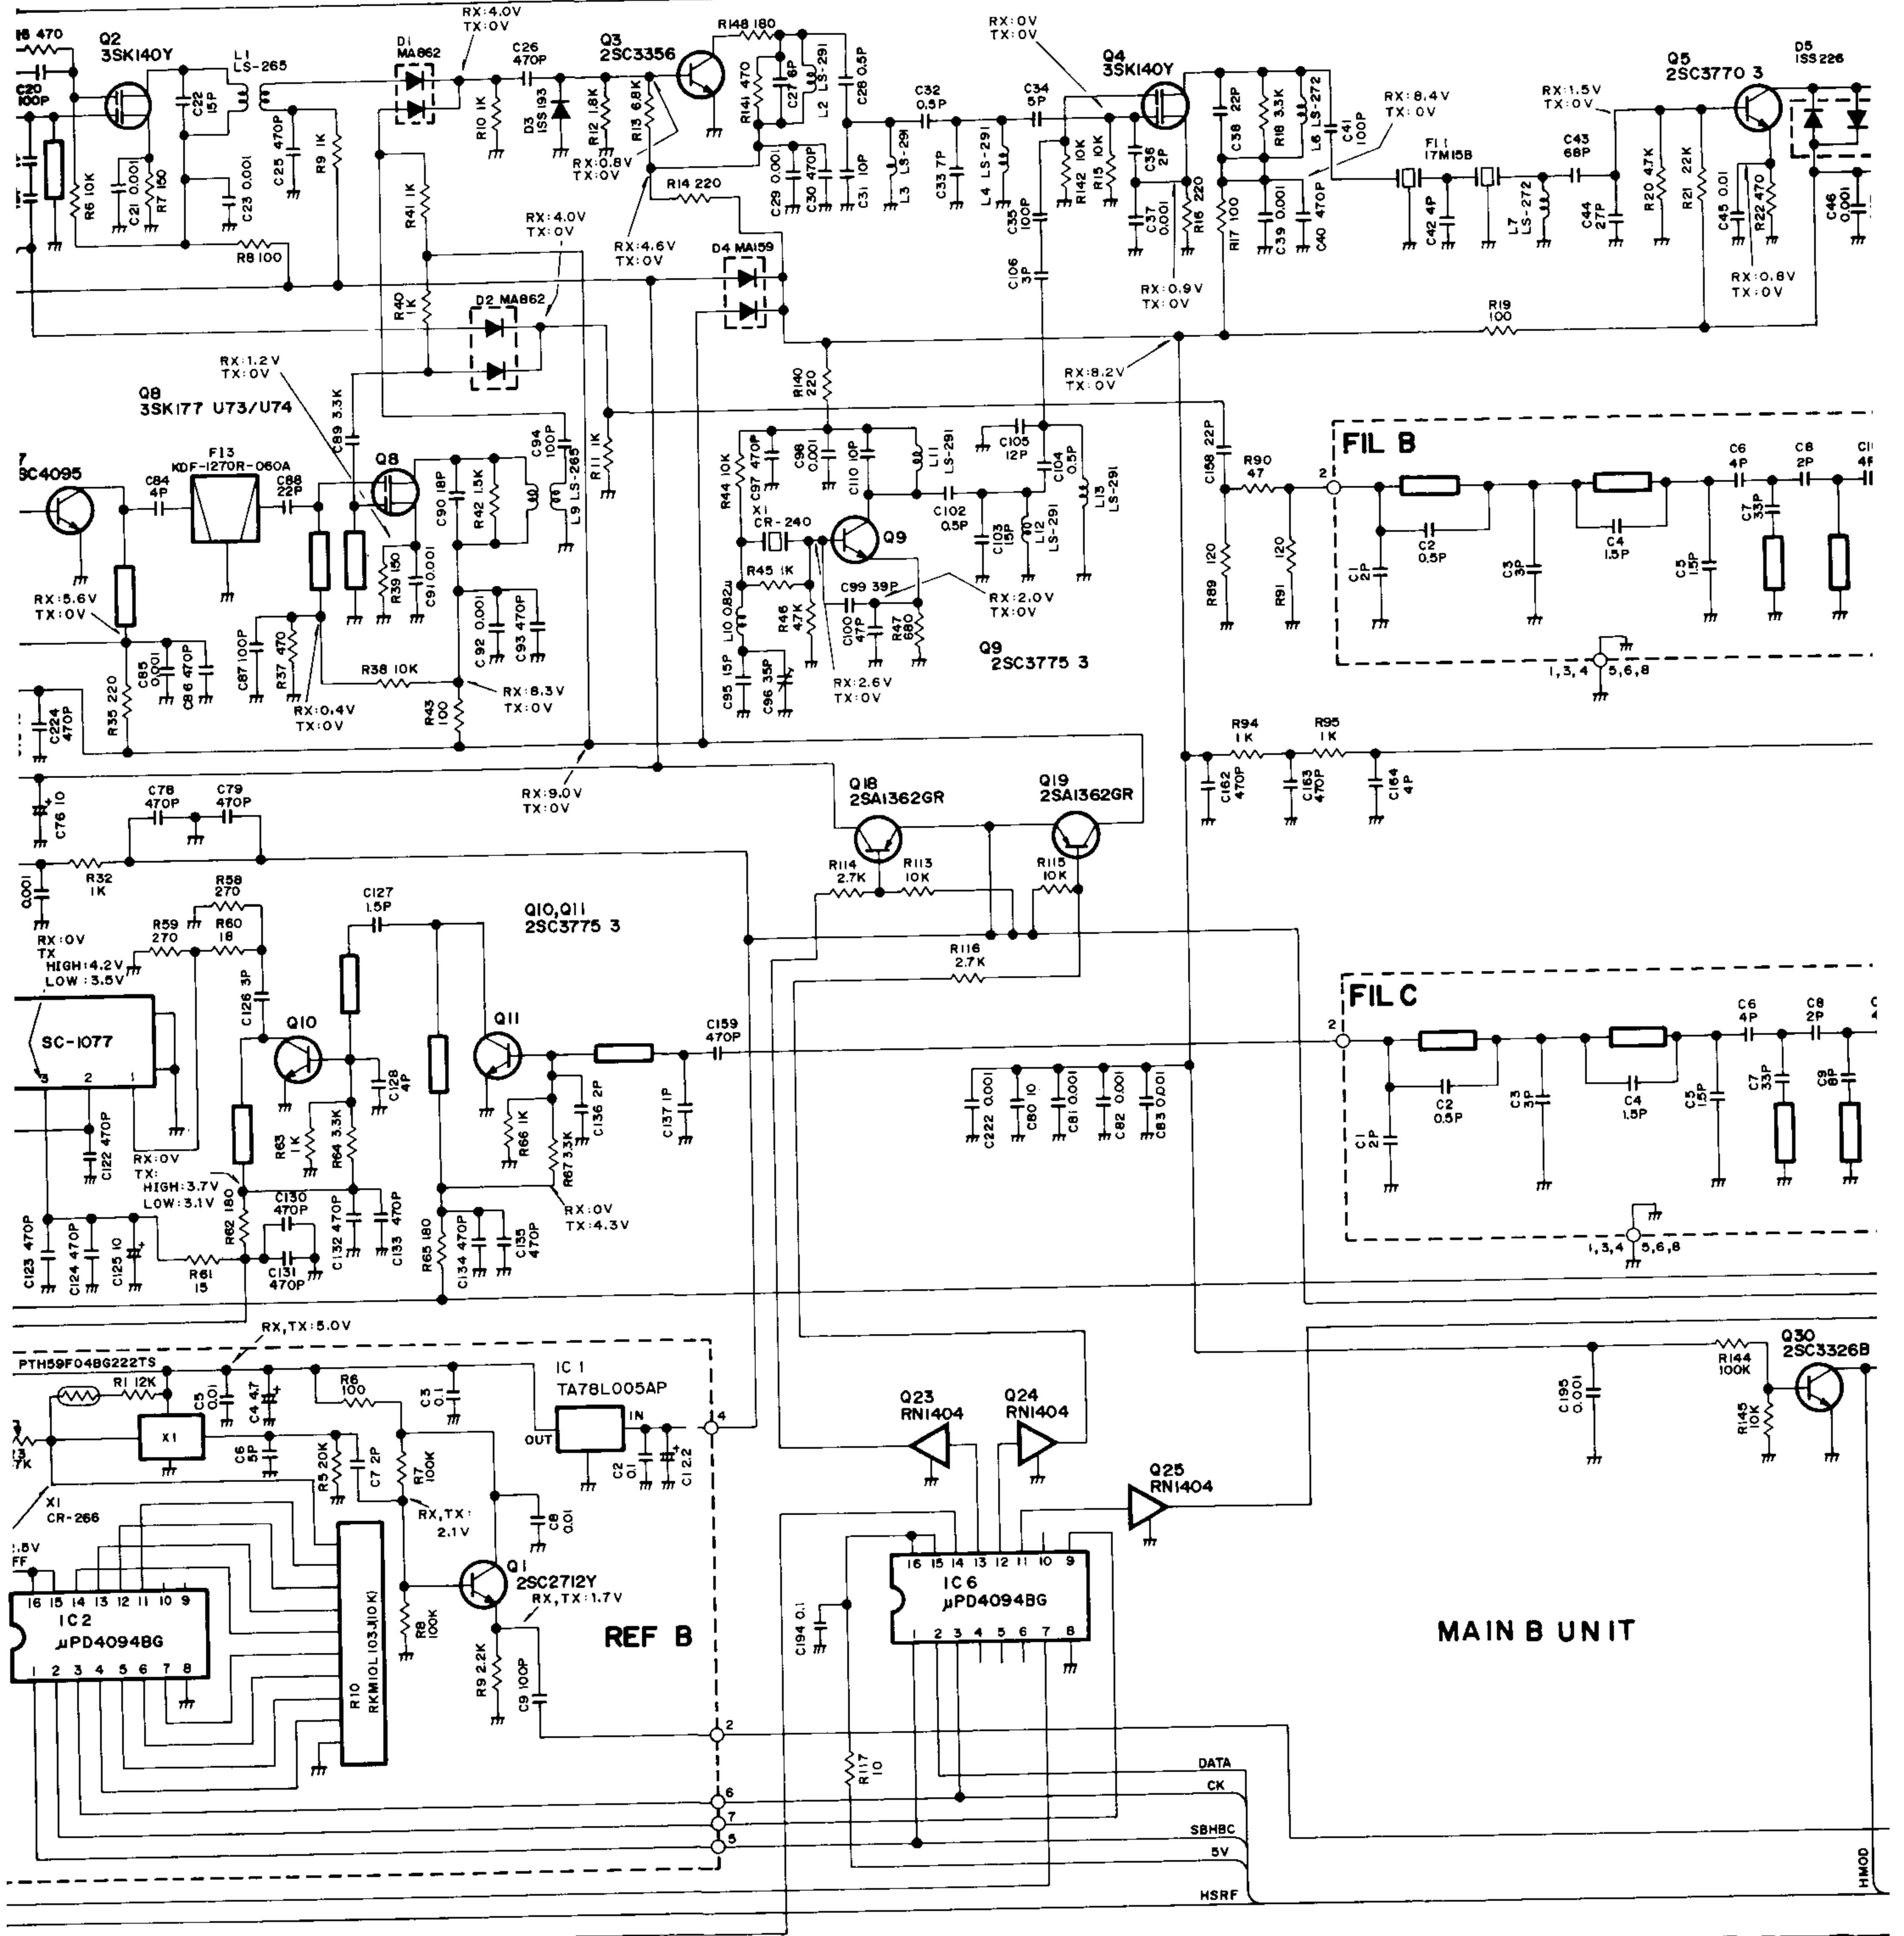

Scanned by IW1AXR

Downloaded by
Amateur Radio Directory

UNIT

DS1 - DS4 HRS-7219A-Y2 30

DS5 F-9489

Scanned by IW1AXR
 Downloaded by
 Amateur Radio Directory

HMOD

VR MAIN
VR SUB