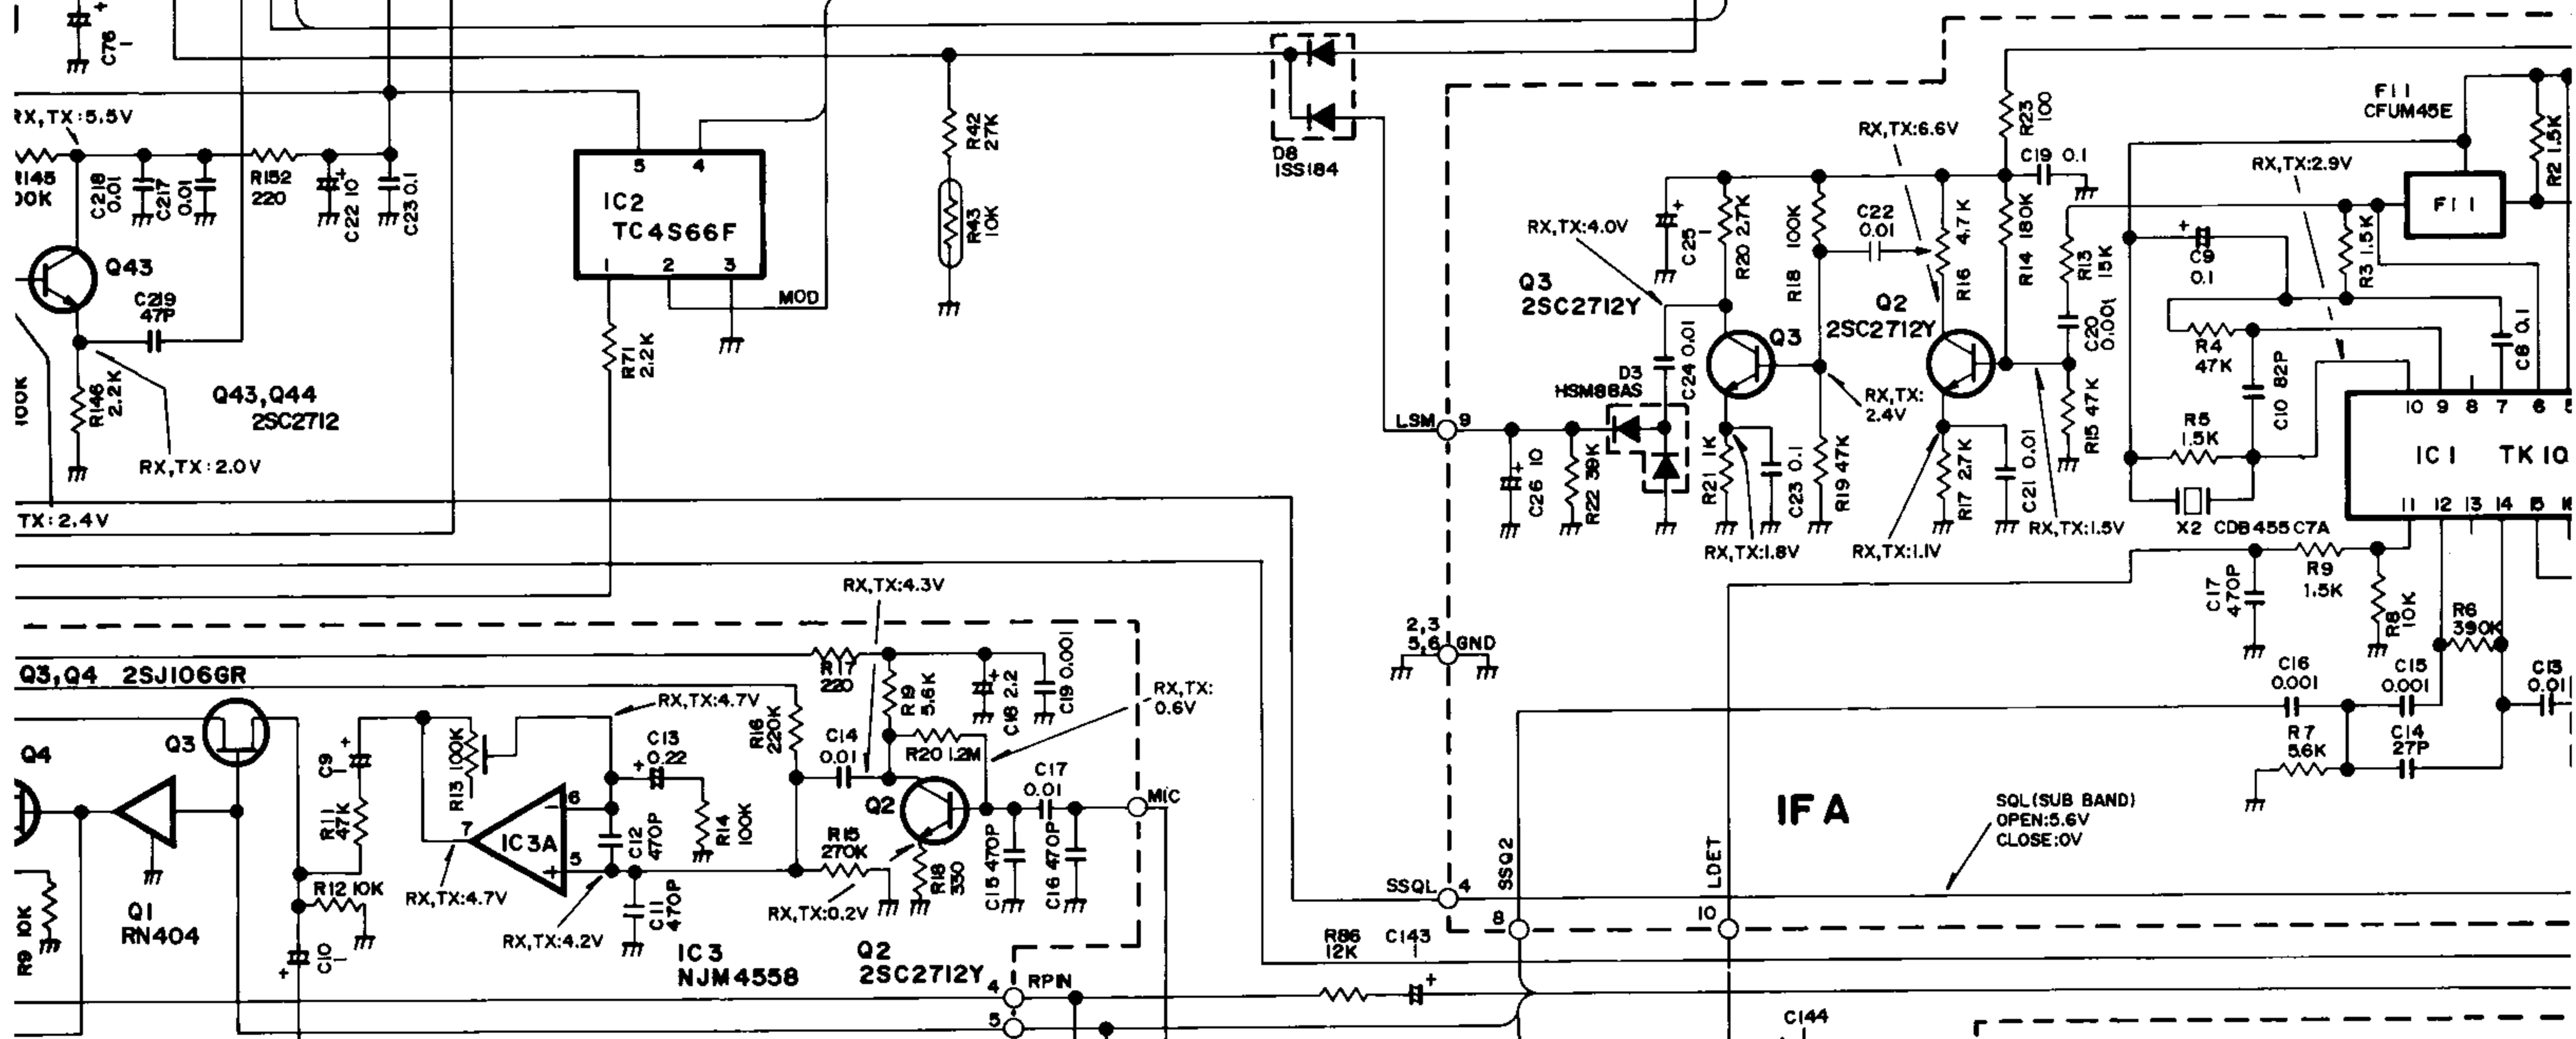

Scanned by IW1AXR

Downloaded by
Amateur Radio Directory

UNIT

DS1 - DS4 HRS-7219A-Y2 30

DS5 F-9489

Scanned by IW1AXR
 Downloaded by
 Amateur Radio Directory

HMOD

VR MAIN
VR SUB