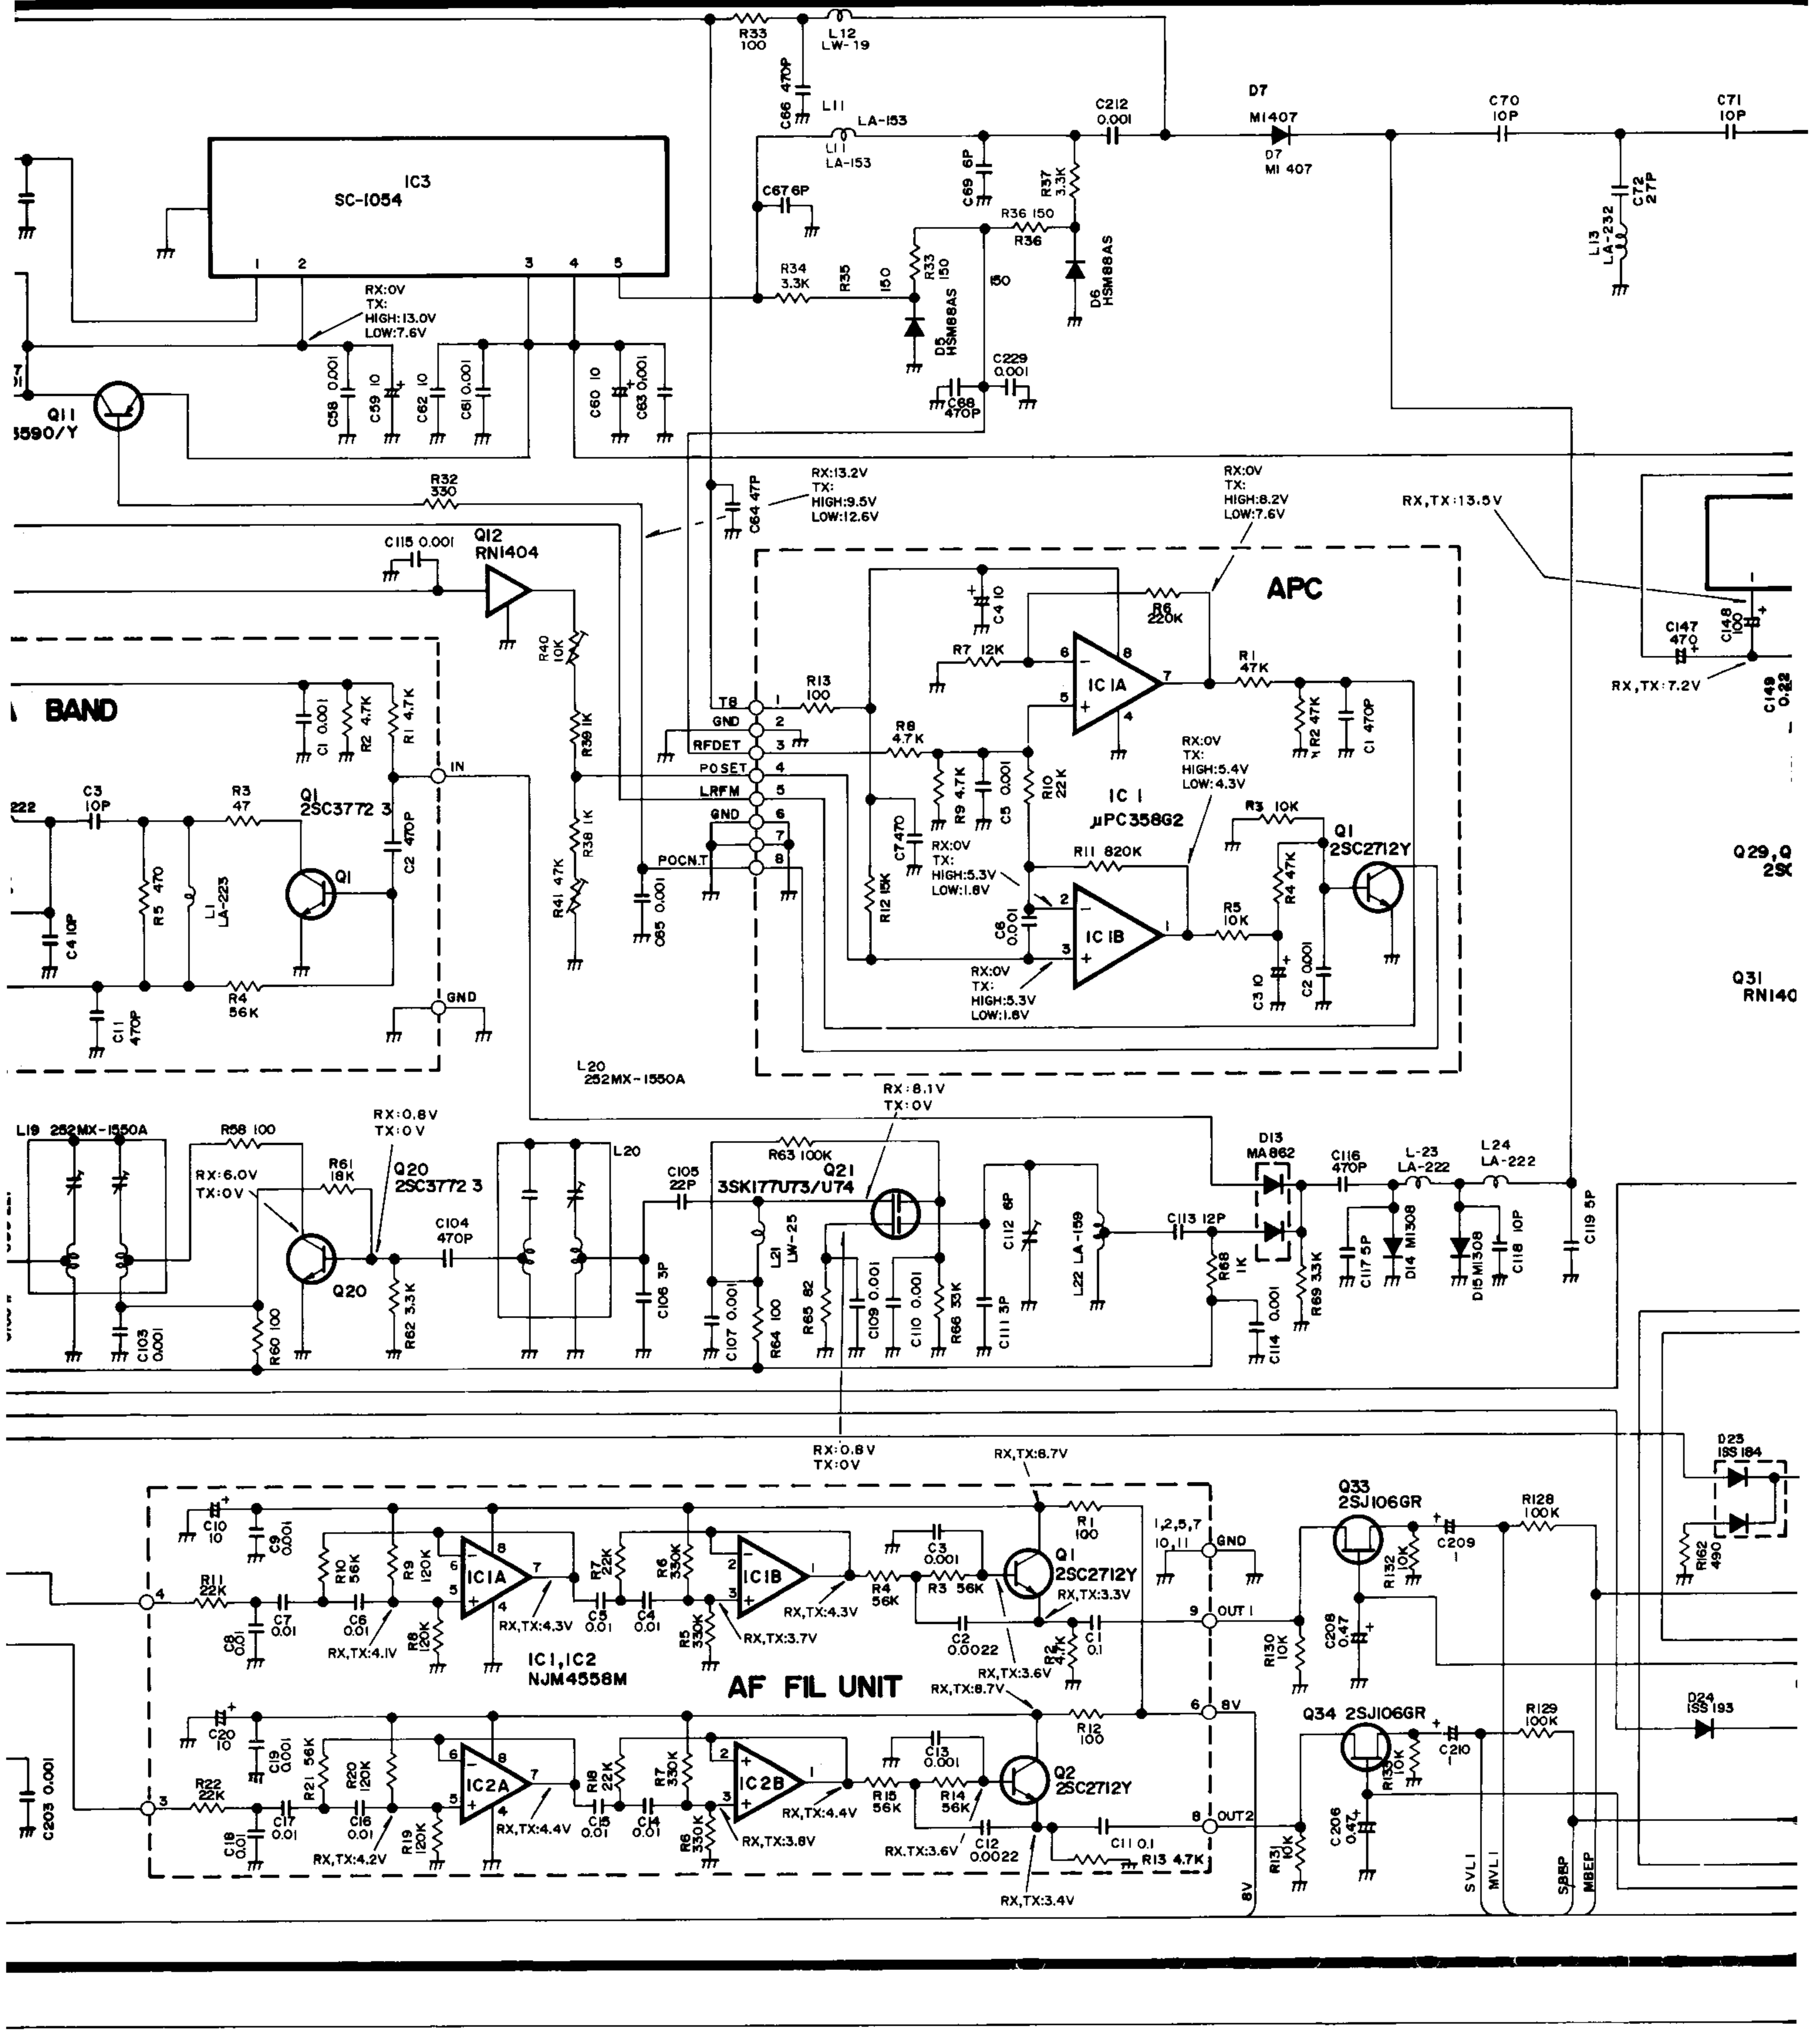

Q29, Q29

Q31 RN140

D25 1SS184

D24 1SS193